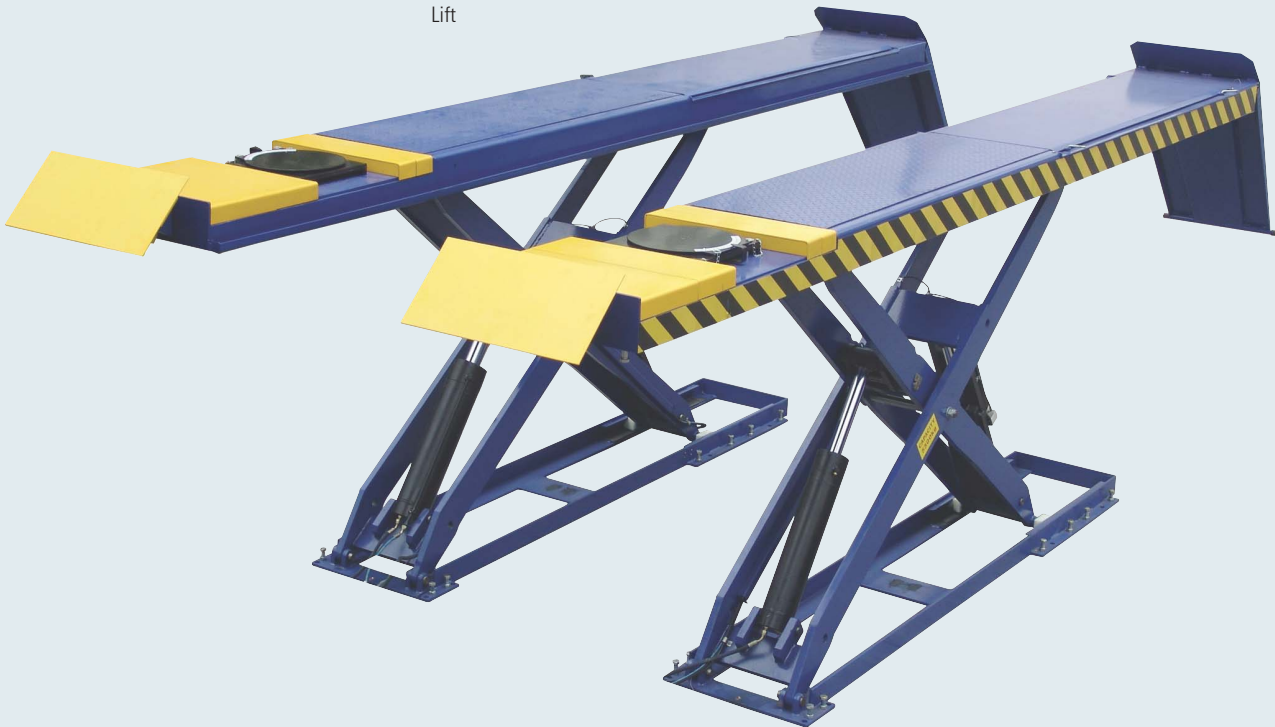

**12,000 LB.
SCISSORS
ALIGNMENT
LIFT**

This is the perfect alignment rack. A true scissors style lift with no under vehicle obstructions, multiple turntable cut-outs and four powerful cylinders. The SL-12K-A is designed for years of efficient, trouble-free service.

SL-12K-A
Scissors
Alignment
Lift

SPECIFICATIONS

Lifting capacity
Overall length
Overall width
Lifting height
Collapsed height
Runway width
Motor rating

SL-12K-A

12,000 lbs.
248 1/8"
83 1/2"
73 5/8"
7 1/2"
25"
220 vac 1ph

Features:

- ◆ 12,000 lb. lifting capacity
- ◆ True scissors design
- ◆ Four lifting cylinders
- ◆ Complete under car access
- ◆ 25" tracks
- ◆ Auto leveling locks
- ◆ Powder-coated paint finish
- ◆ FREE mounting hardware